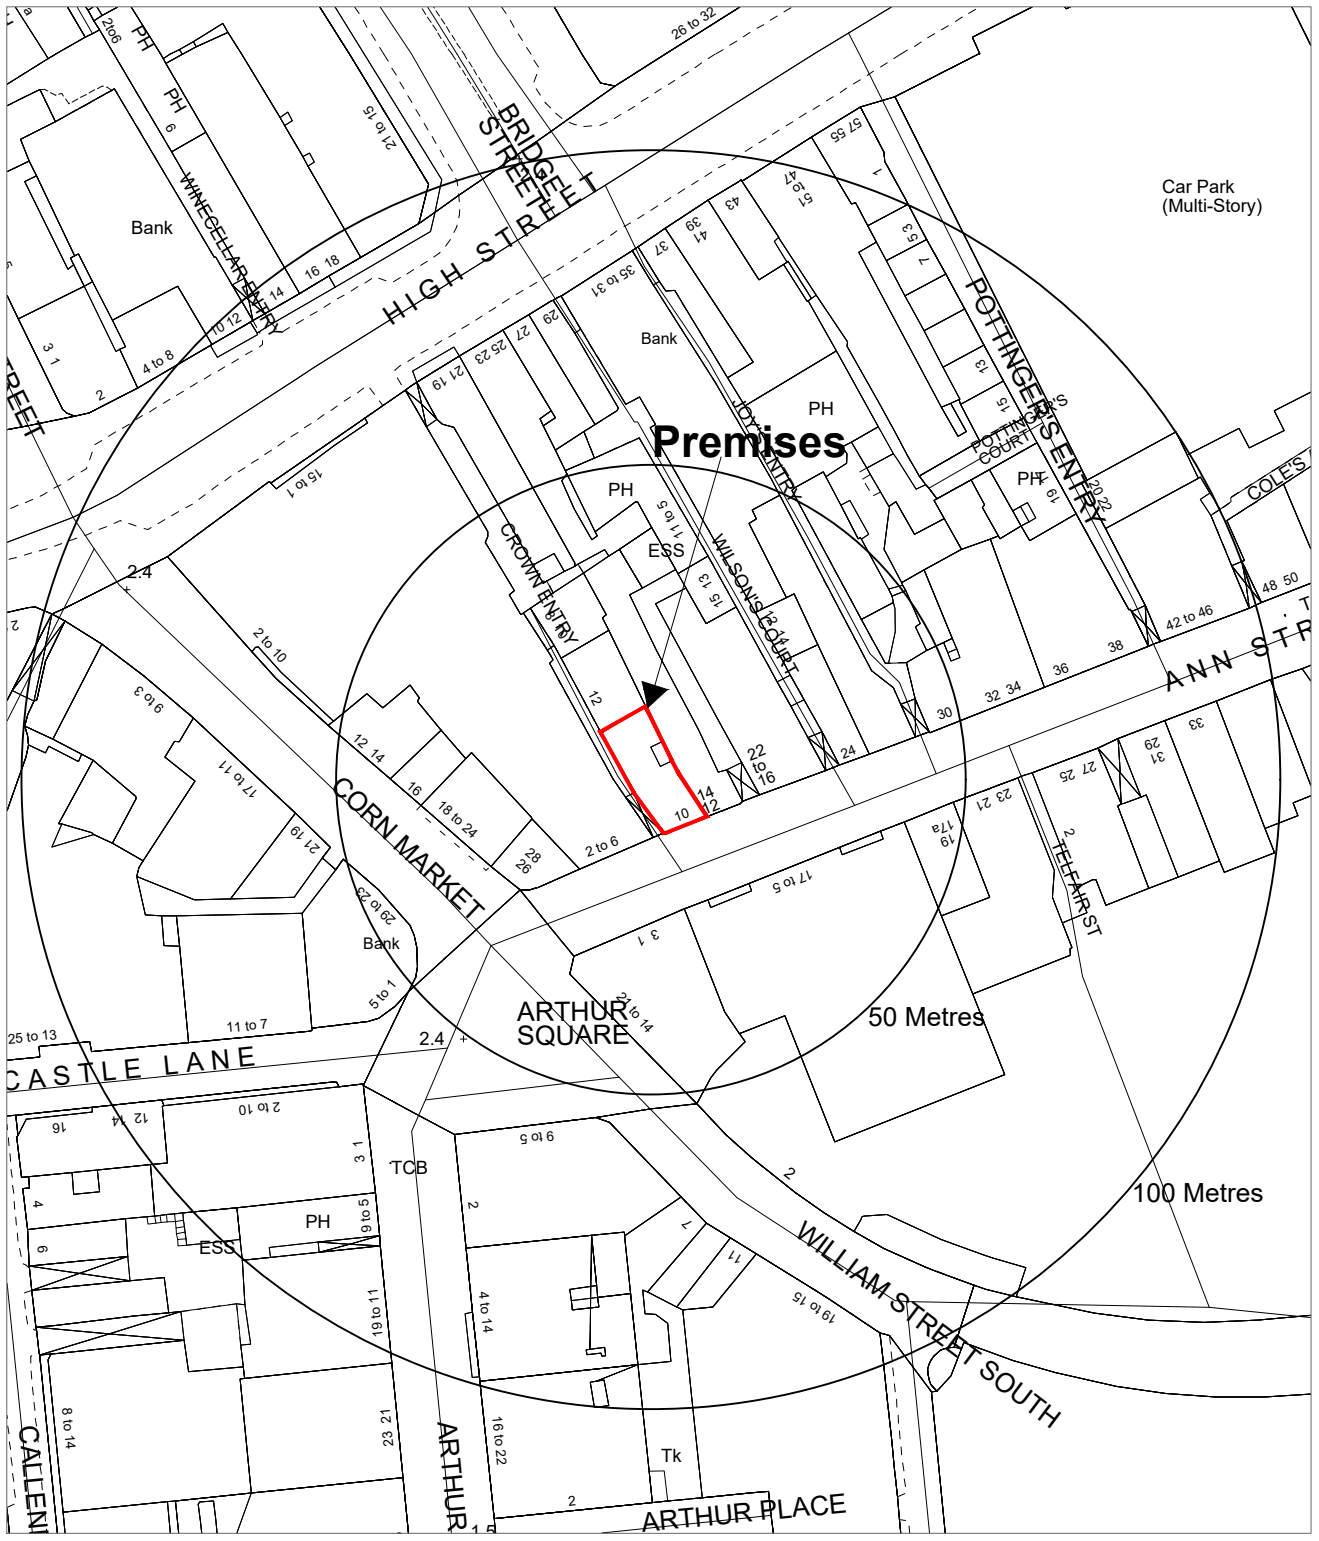

Building Control Service

Belfast Mapping Data v3.0
Prepared by I.S.B.
Based upon the Ordnance Survey
Of Northern Ireland map with the
permission of the Director & Chief Executive.
© CROWN COPYRIGHT 2003

Appendix 2

DRAWN BY MT
DATE 10/01/2018

Love & Death
10a Ann Street

SCALE 1:1250